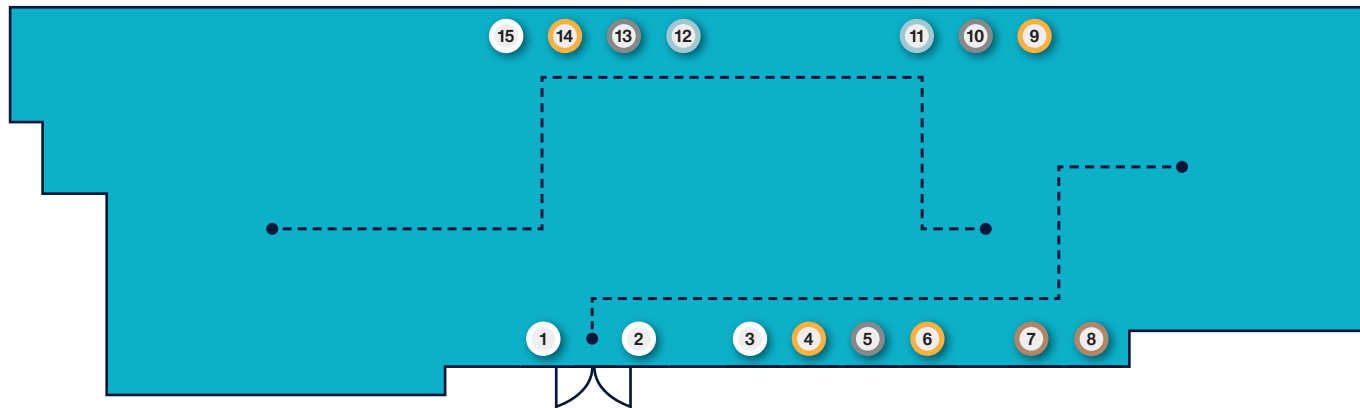

Floor plan sponsors @Kempenzaal

- | | | | | | |
|---|--|----|--|----|---------------------|
| 1 | Conference information desk | 6 | Canon Production Printing B.V. Netherlands | 11 | Quantum Delta NL |
| 2 | NWO | 7 | Scientia Omicron | 12 | TNO |
| 3 | Lorentz Center & Netherlands escience center | 8 | Cosine | 13 | RIVM |
| 4 | Shell | 9 | Qblox Quantum | 14 | Hamamatsu Photonics |
| 5 | Whitespace | 10 | Leybold Nederland B.V. | 15 | Stralia |